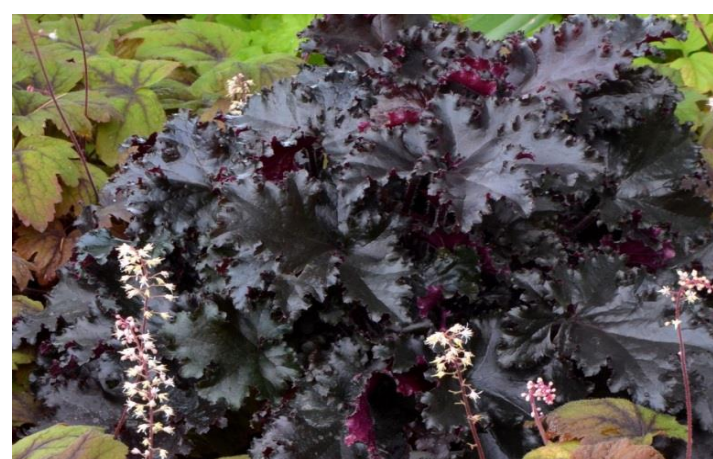

## Hellebores and More

Beautiful, reliable foliage and flowers

New, gorgeous cultivars to bring you JOY in the garden

SATURDAY, MARCH 28

Centennial Park, Swarthmore

9:00 - 11:30 - Don't be late!

Primula Belarina 'Pink Ice'

© Babikow Greenhouses

Dryopteris e. Autumn Brilliance'

Bergenia 'Sakura'

Corydalis 'Canary Feathers'

Pumonia 'Bertram Anderson'

Heuchera 'Black Taffeta'

Asarum splendens - Flowers and evergreen foliage

Large plants priced from \$10 to \$25 **CASH OR CHECK ONLY** All proceeds support the public gardens of Swarthmore.