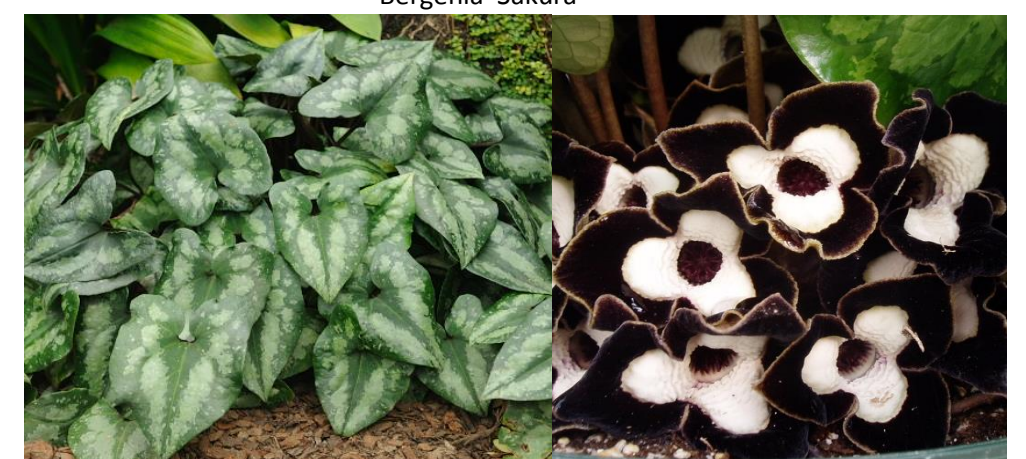

## Hellebores and More

Beautiful, reliable foliage and flowers

New, gorgeous cultivars to bring you JOY in the garden

SATURDAY, MARCH 28

Centennial Park, Swarthmore

9:00 - 11:30 - Don't be late!

Primula Belarina 'Pink Ice'

© Babikow Greenhouses

Dryopteris e. Autumn Brilliance'

Bergenia 'Sakura'

Corydalis 'Canary Feathers'

Pumonia 'Bertram Anderson'

Heuchera 'Black Taffeta'

Asarum splendens - Flowers and evergreen foliage

Large plants priced from \$10 to \$25 **CASH OR CHECK ONLY** All proceeds support the public gardens of Swarthmore.