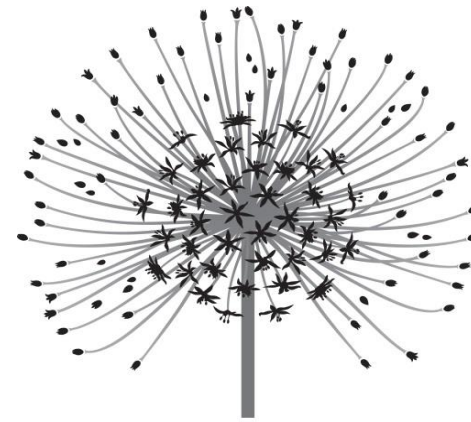

H. 'Ice Breaker Pico'

H. 'Frilly Kitty'

H. 'Black Diamond'

H. 'Cinnamon Snow'

H. Josef Lemper

Doronicum leonardo

Swarthmore Horticultural Society  
announces

## Hellebores and More

Beautiful, reliable foliage and flowers

New, gorgeous cultivars to bring you JOY in the garden

SATURDAY, MARCH 28

Centennial Park, Swarthmore

9:00 - 11:30 - Don't be late!

Primula Belarina 'Pink Ice'